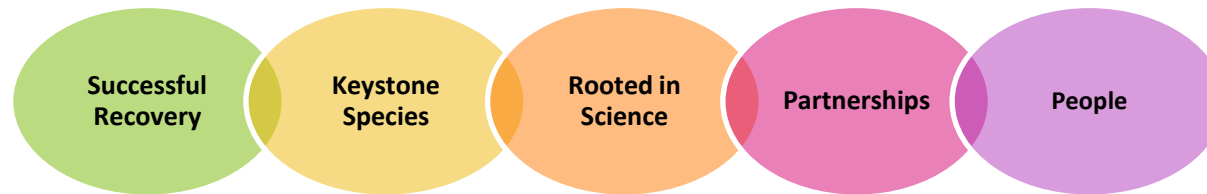

Strategic Plan 2024-2027

Our REASON: Whitebark Pine is a keystone species, meaning that the biodiversity of the ecosystem is dependent on its survival. Blister rust, an invasive fungal disease, and mountain pine beetle have caused severe infection and mortality rates. Survival of whitebark pine populations hangs in the balance.

Our VISION: Whitebark and Limber Pine ecosystems are self-sustaining throughout their Canadian Ranges.

Our MISSION: Devoted to the conservation and stewardship of whitebark and limber pine ecosystems through partnerships, science-based active management, restoration, research and education

Our Core VALUES:

Our GOALS:

Governance and Administration	Coordination of Data Hubs	Communication & Outreach	Partnerships	Seed Orchard
Effective governance & capacity to fulfill our mission & mandates	Enable the coordination of whitebark and limber pine knowledge hub	Assess priorities and determine communications strategies within our capacity	Maintain & foster partnerships that align with our goals	Maintain and support seed orchard program
• Effective & Diverse Board • Sufficient Staff & Full time Executive Director • Annual Fundraising Strategy • Build Capacity for Contractors	• Continue work on Data Hub • Online, user-friendly resource hub • Forum for communicating cone crops	• Maintain and grow social media presence • Host conference in Kootenays in 2026 • Acknowledge donors • Outreach & educational modules • Website updated regularly	• Interagency Recovery & Working Groups • Connect with Volunteers • Work with industry partners	• Find sustainable way to support seed orchard • Increase disease resistance • Continued maintenance & growth of seed orchards