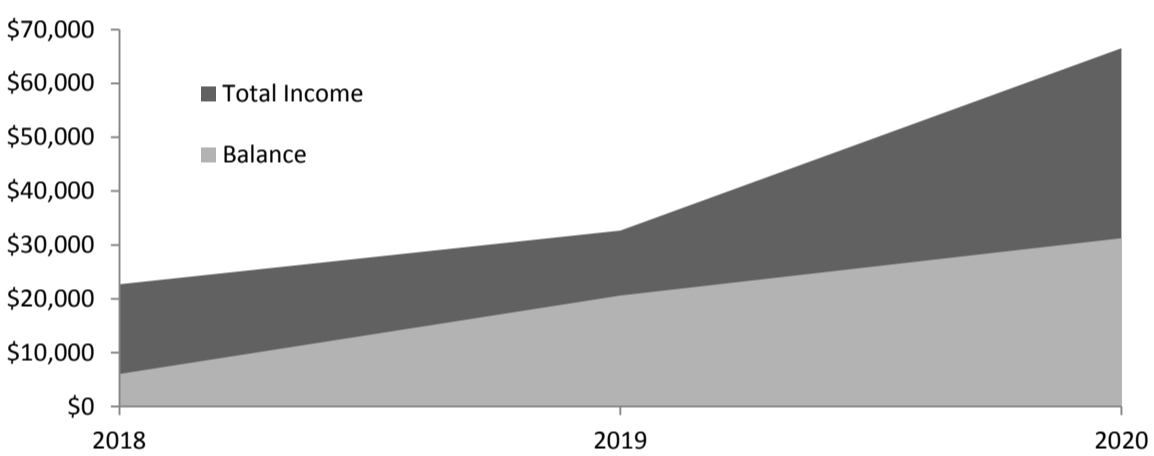

Applied Management

Grant Received

ECOSYSTEM ENHANCEMENT PROGRAM

Columbia Basin trust

Grant Applied For

2BILLION TREES

Canada

Fiscal Management